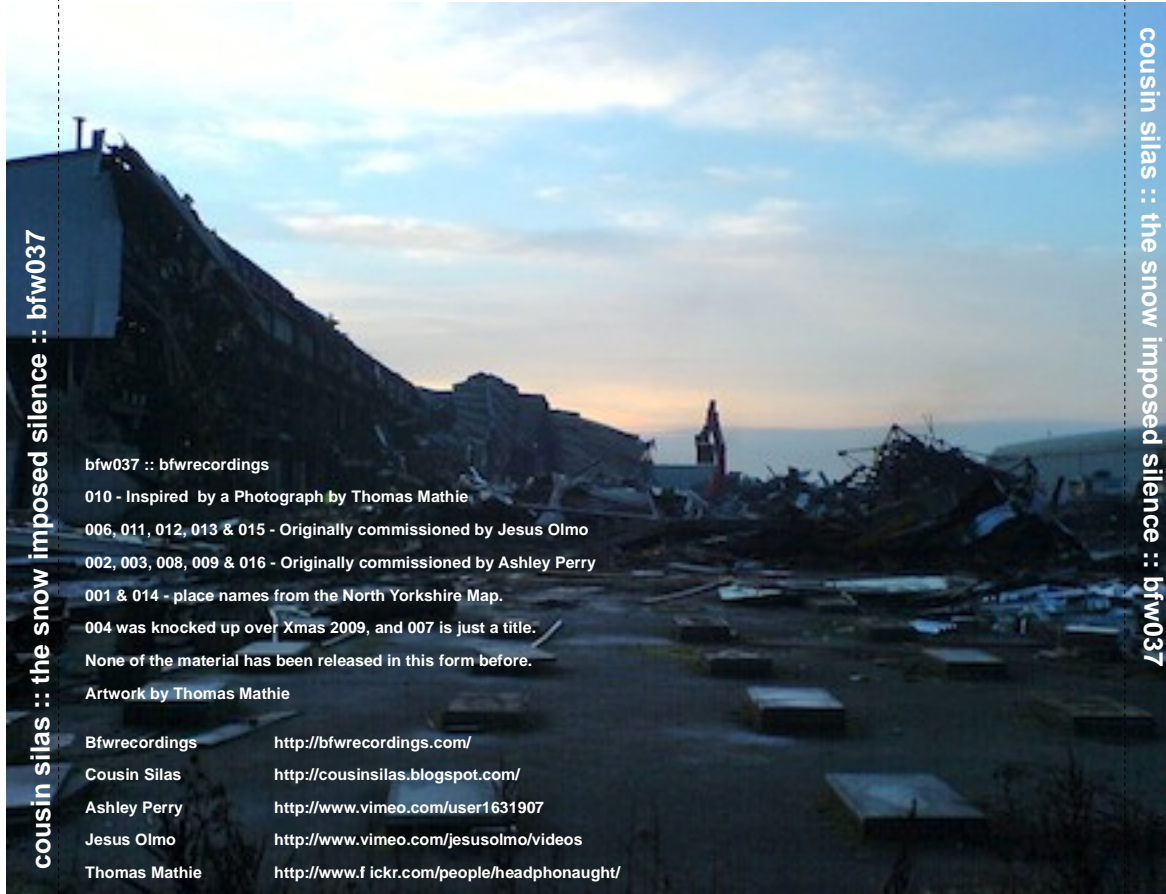

**cousin silas**  
**the snow imposed silence**  
**bfw037**

**bfw037**

- 001 - Barrow Hill**
- 002 - Crystallised Steel**
- 003 - Echoes From Satellite 1033883**
- 004 - Festive**
- 005 - Cloudberry Moor**
- 006 - Newscape5**
- 007 - 30 Years**
- 008 - Dereliction**
- 009 - Black Ref ection**
- 010 - A Ring Of Trees**
- 011 - Abandonned Shipping Lanes**
- 012 - Driftwood Polished By The Ocean**
- 013 - Toad Song**
- 014 - Friars Ridge**
- 015 - The Snow Imposed Silence**
- 016 - Nevada Snow**